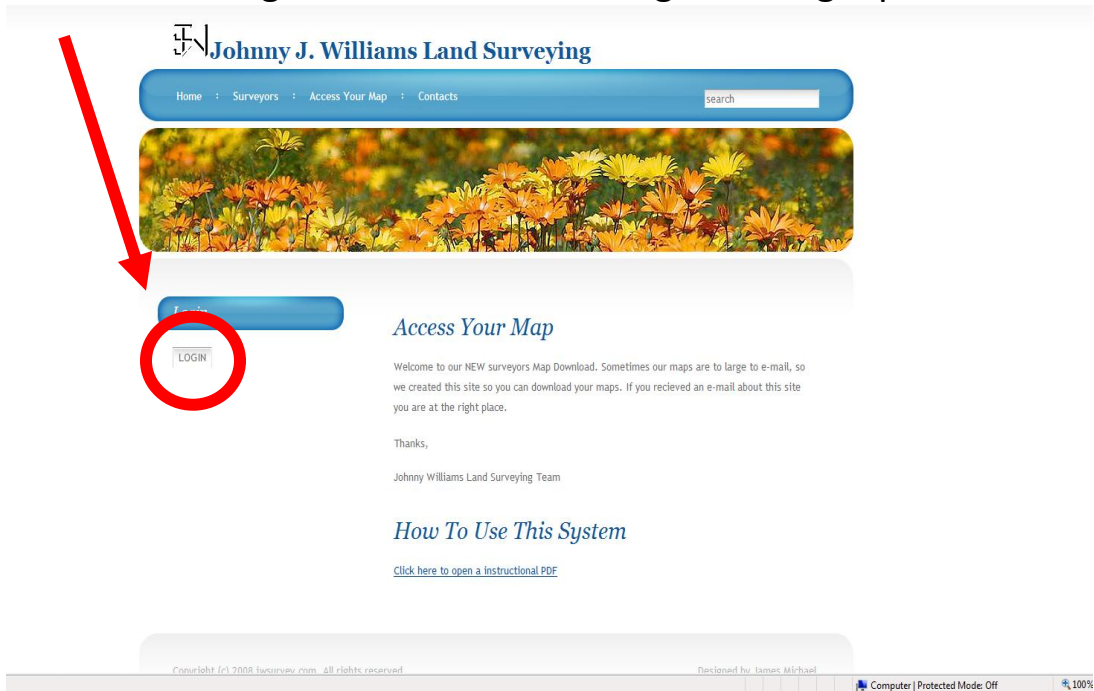

Using the BETA Login

First have your USERNAME and PASSWORD at hand. This should have been emailed to you.

Next, click on the login button. This will begin the login process.

A pop-up will now appear. Please type your MEMBER NAME and PASSWORD as stated. This will log you in to our server.

After you click the Login button your map will appear in PDF format.