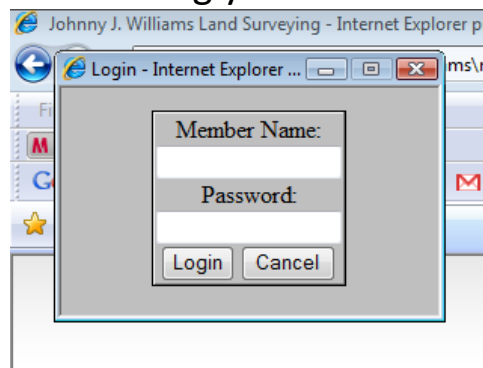

Using the BETA Login

First have your USERNAME and PASSWORD at hand. This should have been emailed to you.

Next, click on the login button. This will begin the login process.

A pop-up will now appear. Please type your MEMBER NAME and PASSWORD as stated. This will log you in to our server.

After you click the Login button your map will appear in PDF format.